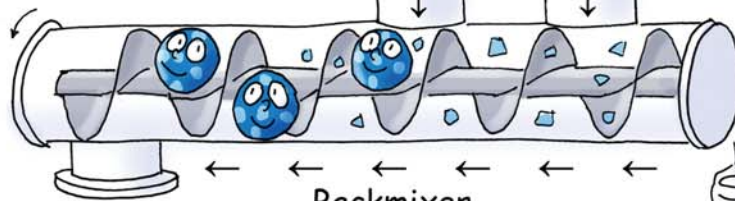

Crown Milling Flash Dryer

Brought to you

by Eddy Flash

Bag Collector

Exhaust Fan

Recycle Conveyor
(dry material)

Start here!

Backmixer
(blending wet & dry material)

End product

End use:
Toner, light bulbs,
paints, styrofoam
cups, fuel, tablets

Milling Flash Dryer
(drying and reducing product size)

Hot Air Burner

Forced Draft Fan