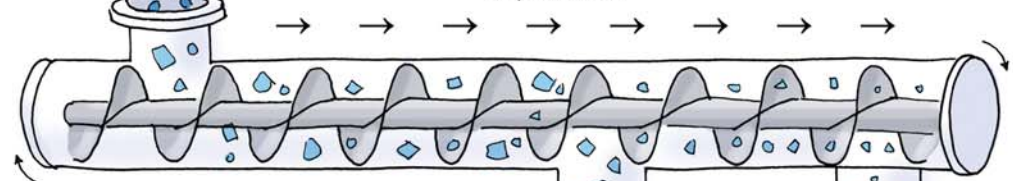

Crown Milling Flash Dryer

Brought to you

by Eddy Flash

Bag Collector

Exhaust Fan

Recycle Conveyor
(dry material)

Start here!

Backmixer
(blending wet & dry material)

End product

End use:
Toner, light bulbs,
paints, styrofoam
cups, fuel, tablets

Milling Flash Dryer
(drying and reducing product size)

Hot Air Burner

Forced Draft Fan