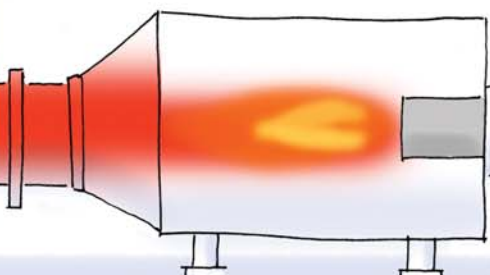

Crown Milling Flash Dryer

Brought to you

by Eddy Flash

Bag Collector

Exhaust Fan

Recycle Conveyor
(dry material)

Start here!

Backmixer
(blending wet & dry material)

End product

End use:
Toner, light bulbs,
paints, styrofoam
cups, fuel, tablets

Milling Flash Dryer
(drying and reducing product size)

Hot Air Burner

Forced Draft Fan